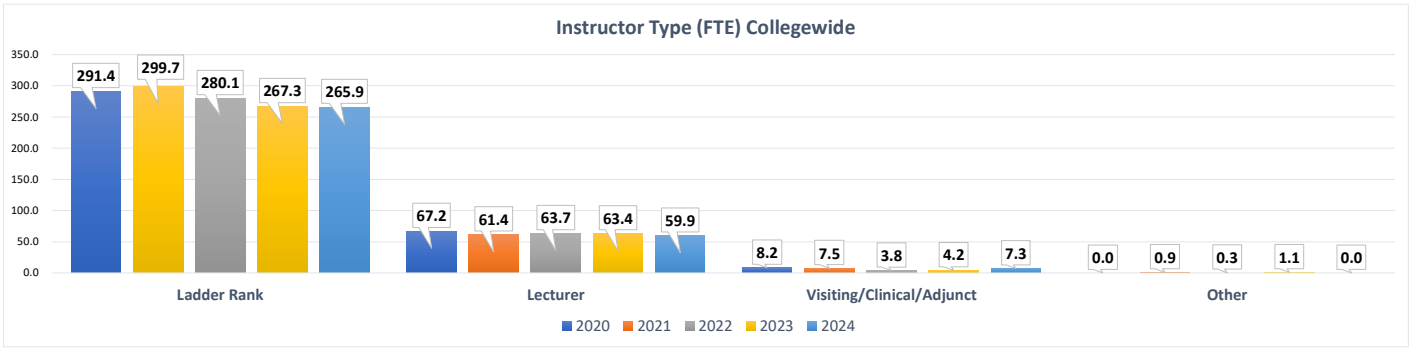

College of Humanities, Arts, and Social Sciences

Source: Institutional Research <https://ir.ucr.edu/>
Data pulled September 16, 2024.