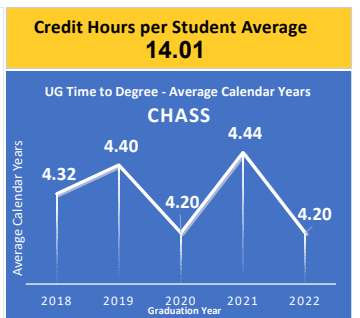

College of Humanities, Arts, and Social Sciences

Source: Institutional Research <https://ir.ucr.edu/>
Data pulled September 16, 2024.