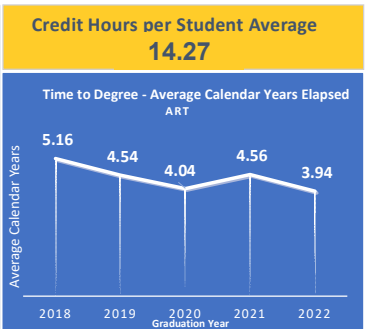

Art

Source: Institutional Research <https://ir.ucr.edu/>
Data pulled September 16, 2024