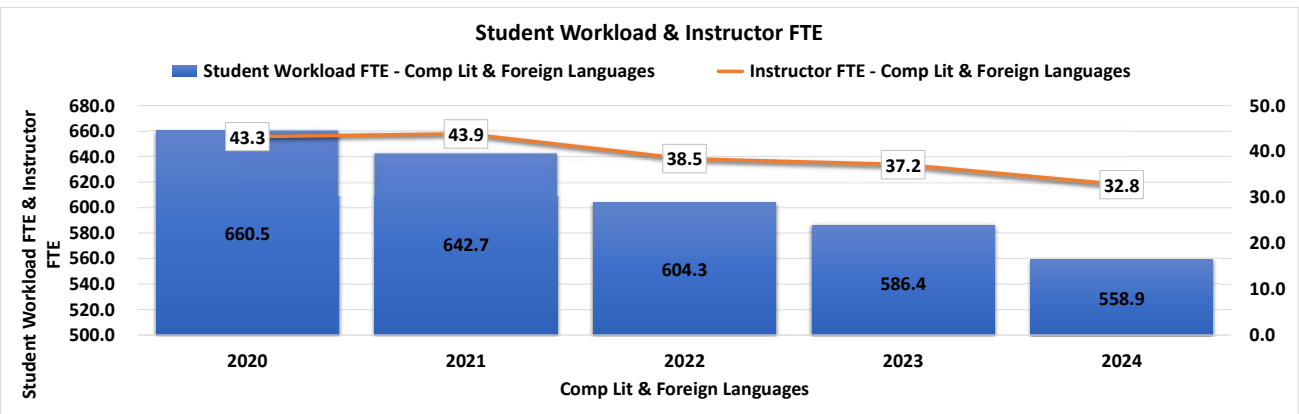

Comp Lit & Foreign Languages

Source: Institutional Research <https://ir.ucr.edu/>
Data pulled September 16, 2024