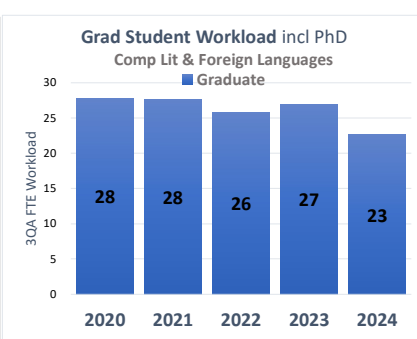

Comp Lit & Foreign Languages

Source: Institutional Research <https://ir.ucr.edu/>
Data pulled September 16, 2024