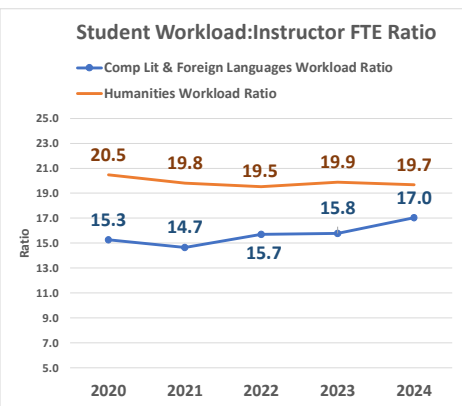

Comp Lit & Foreign Languages

Source: Institutional Research <https://ir.ucr.edu/>
Data pulled September 16, 2024