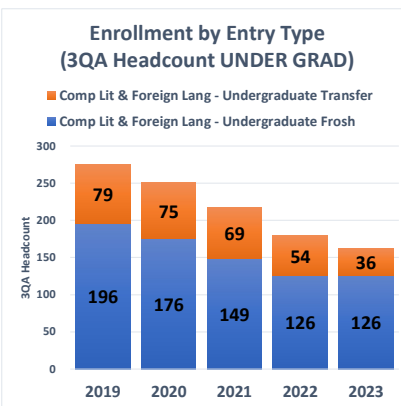

Comp Lit & Foreign Languages

Source: Institutional Research <https://ir.ucr.edu/>
Data pulled September 16, 2024