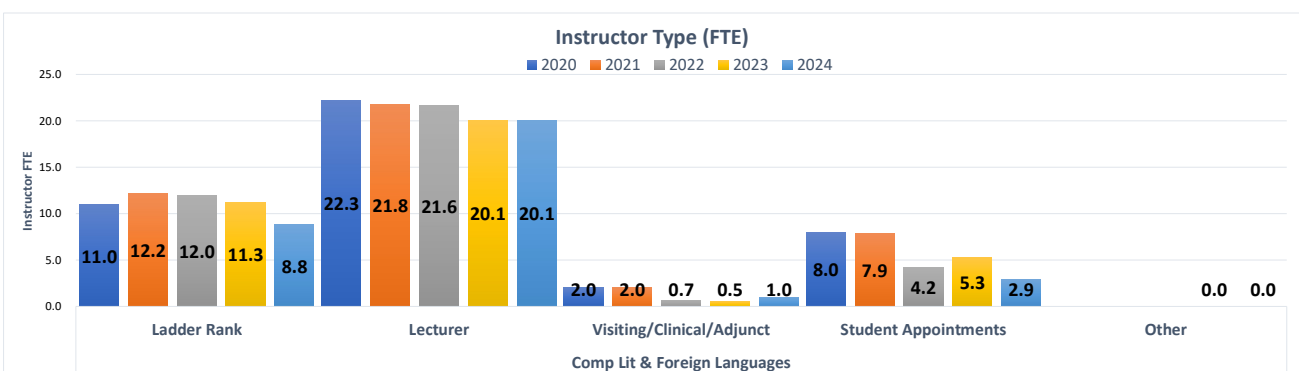

Comp Lit & Foreign Languages

Source: Institutional Research <https://ir.ucr.edu/>
Data pulled September 16, 2024