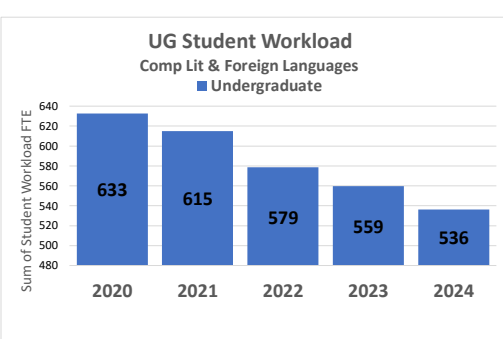

Comp Lit & Foreign Languages

Source: Institutional Research <https://ir.ucr.edu/>
Data pulled September 16, 2024