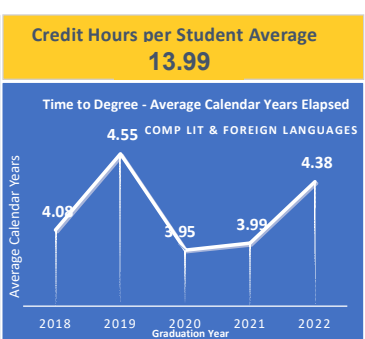

Comp Lit & Foreign Languages

Source: Institutional Research <https://ir.ucr.edu/>
Data pulled September 16, 2024