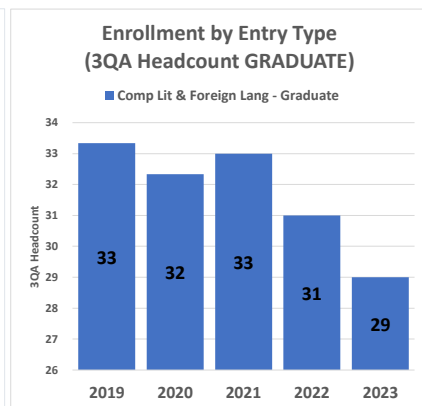

Comp Lit & Foreign Languages

Source: Institutional Research <https://ir.ucr.edu/>
Data pulled September 16, 2024