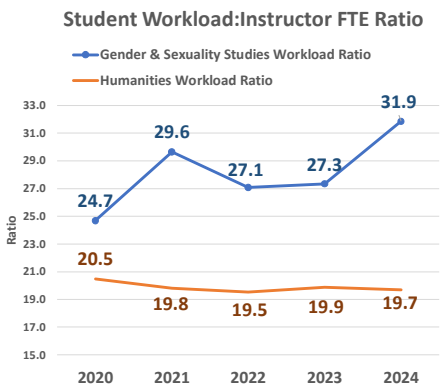

Gender & Sexuality Studies

Source: Institutional Research <https://ir.ucr.edu/>
Data pulled September 16, 2024