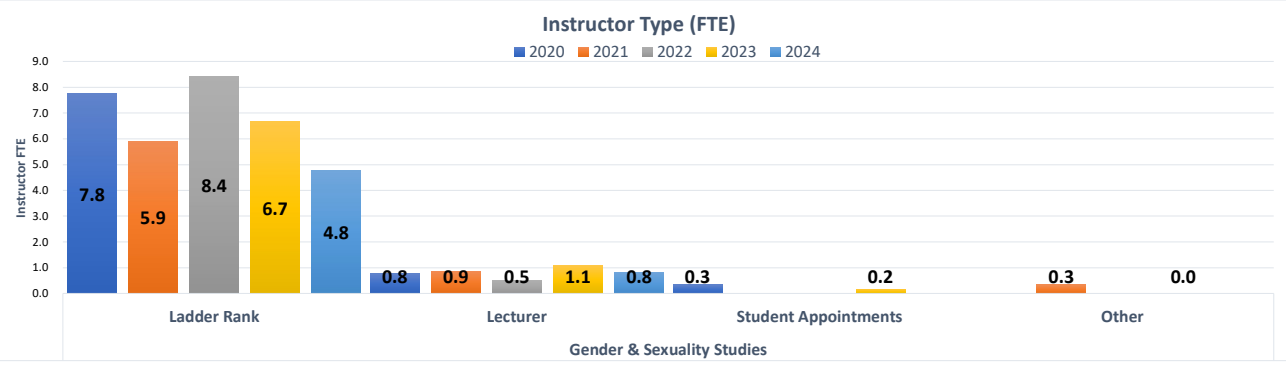

Gender & Sexuality Studies

Source: Institutional Research <https://ir.ucr.edu/>
Data pulled September 16, 2024