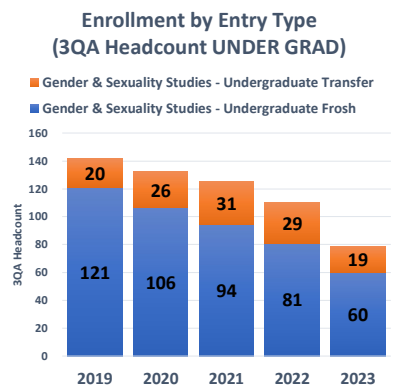

Gender & Sexuality Studies

Source: Institutional Research <https://ir.ucr.edu/>
Data pulled September 16, 2024