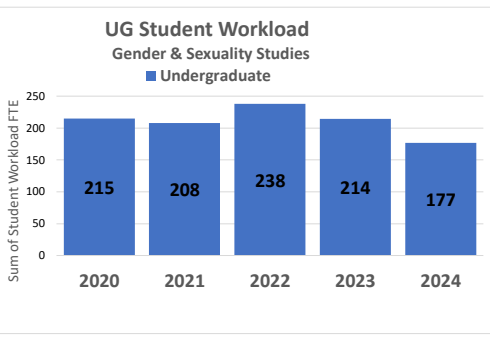

Gender & Sexuality Studies

Source: Institutional Research <https://ir.ucr.edu/>
Data pulled September 16, 2024