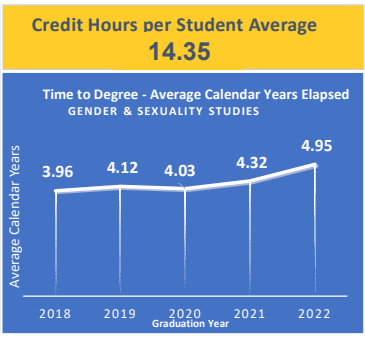

Gender & Sexuality Studies

Source: Institutional Research <https://ir.ucr.edu/>
Data pulled September 16, 2024