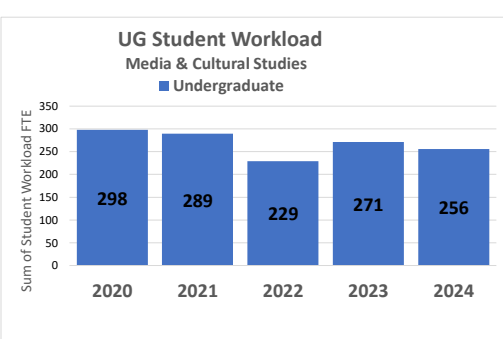

Media & Cultural Studies

Source: Institutional Research <https://ir.ucr.edu/>
Data pulled September 16, 2024