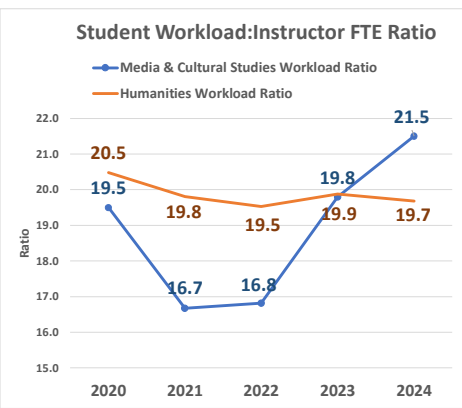

Media & Cultural Studies

Source: Institutional Research <https://ir.ucr.edu/>
Data pulled September 16, 2024