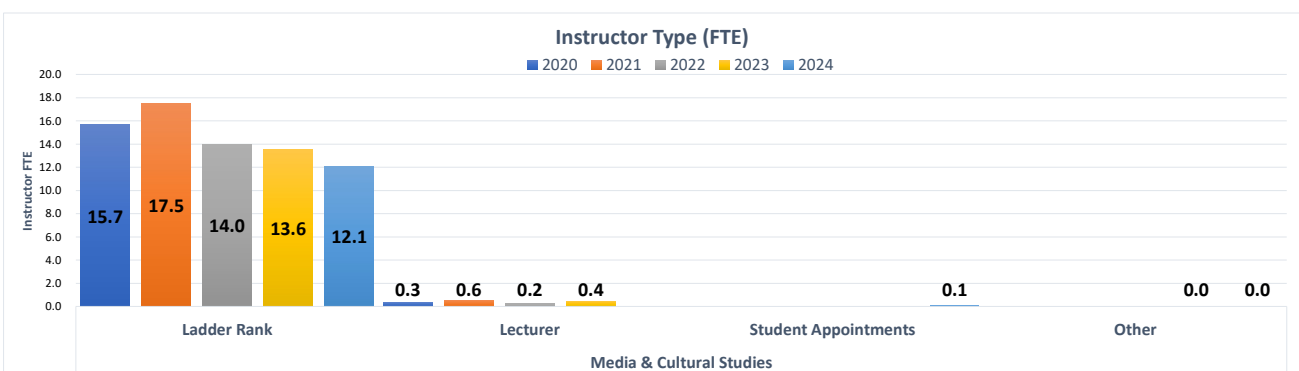

Media & Cultural Studies

Source: Institutional Research <https://ir.ucr.edu/>
Data pulled September 16, 2024