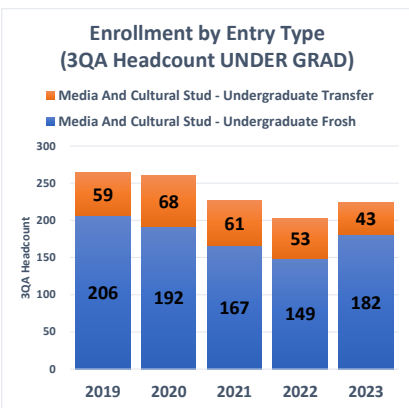

Media & Cultural Studies

Source: Institutional Research <https://ir.ucr.edu/>
Data pulled September 16, 2024