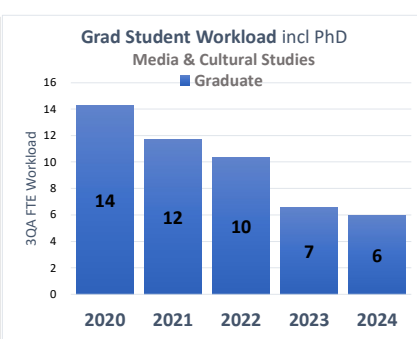

Media & Cultural Studies

Source: Institutional Research <https://ir.ucr.edu/>
Data pulled September 16, 2024