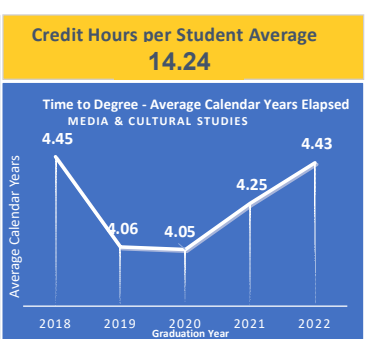

Media & Cultural Studies

Source: Institutional Research <https://ir.ucr.edu/>
Data pulled September 16, 2024