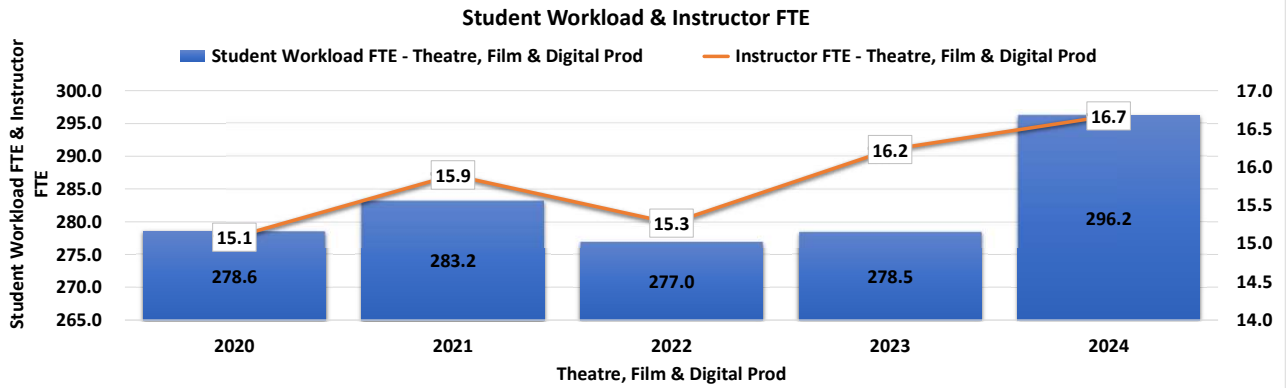

Theatre, Film & Digital Prod

Source: Institutional Research <https://ir.ucr.edu/>
Data pulled September 16, 2024