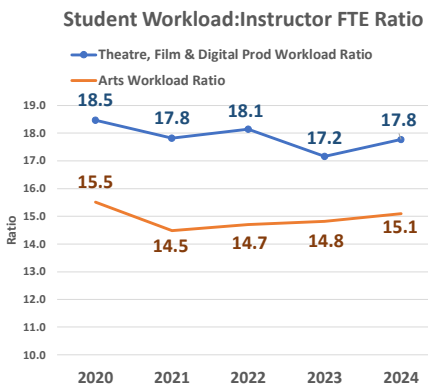

Theatre, Film & Digital Prod

Source: Institutional Research <https://ir.ucr.edu/>
Data pulled September 16, 2024