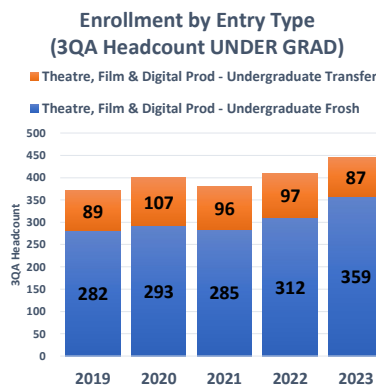

Theatre, Film & Digital Prod

Source: Institutional Research <https://ir.ucr.edu/>
Data pulled September 16, 2024