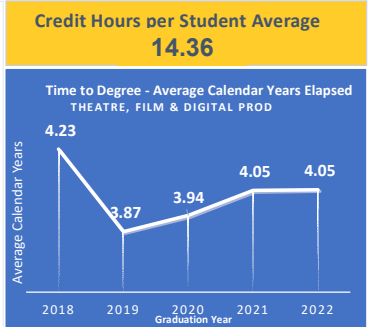

Theatre, Film & Digital Prod

Source: Institutional Research <https://ir.ucr.edu/>
Data pulled September 16, 2024