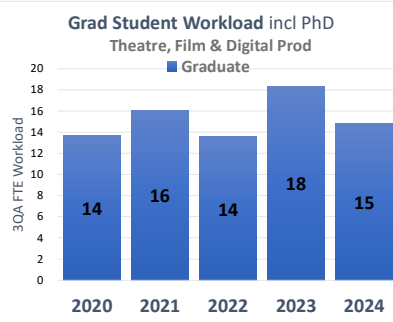

Theatre, Film & Digital Prod

Source: Institutional Research <https://ir.ucr.edu/>
Data pulled September 16, 2024