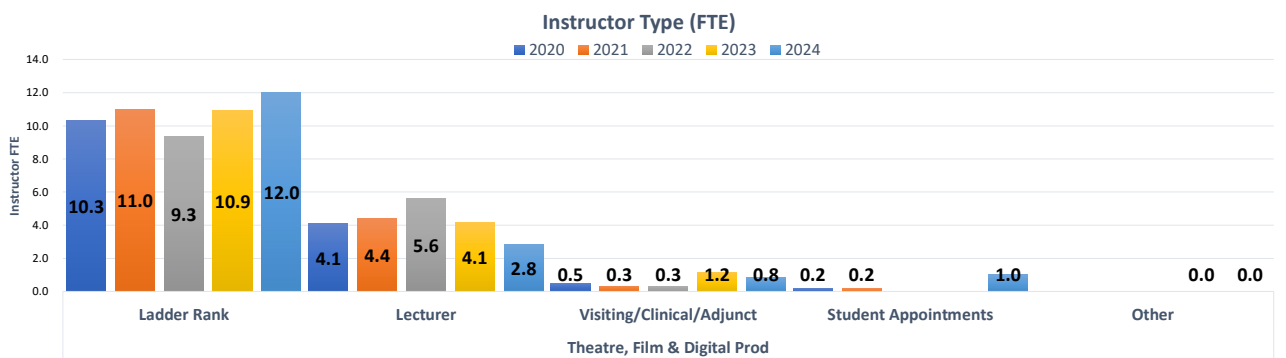

Theatre, Film & Digital Prod

Source: Institutional Research <https://ir.ucr.edu/>
Data pulled September 16, 2024