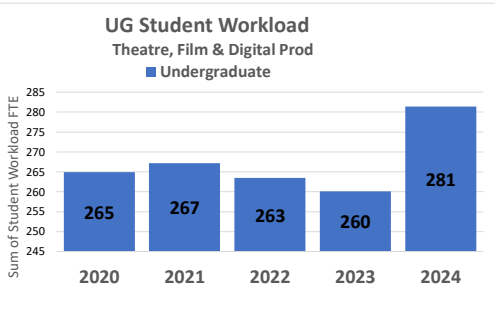

Theatre, Film & Digital Prod

Source: Institutional Research <https://ir.ucr.edu/>
Data pulled September 16, 2024