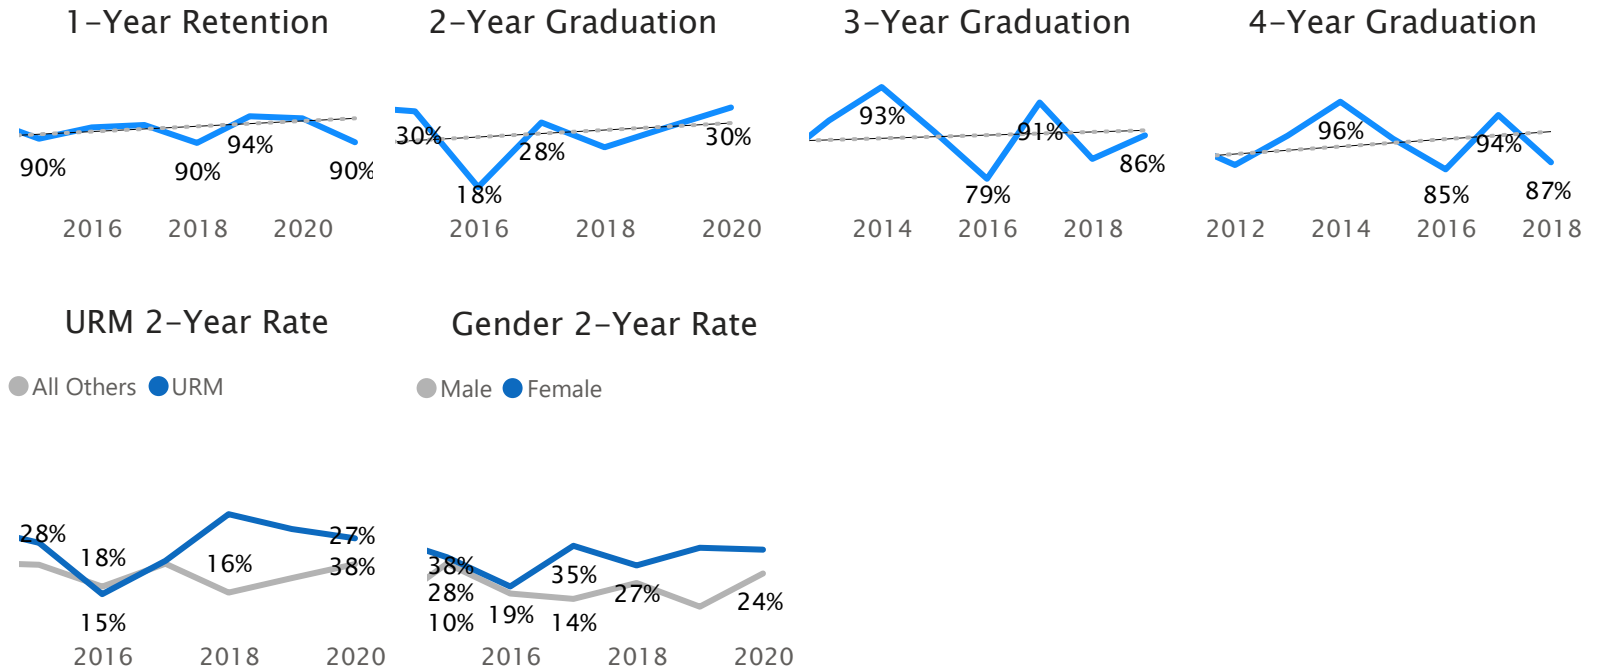

Graduate Retention & Graduation

Cumulative outcomes for entering student cohorts in the school/college based on pooled annual starting cohorts. Positive outcomes include graduation or retention in any program at UCR.

Choose school/college ▼

CHASS ▼

Master's Outcomes by Annual Entering Cohort