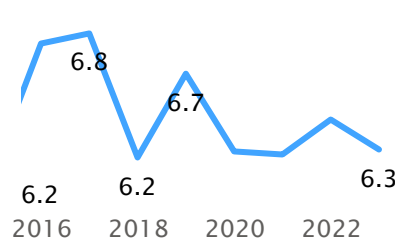

## Doctoral Outcomes by Annual Entering Cohort

\*Graduate cohorts include winter and spring admissions.

# Degree Metrics

Count of degrees awarded and average calendar years to completion among the exiting cohort each academic year. Undergraduates with dual majors are counted separately for each major.

Choose school/college

## Undergraduate Degrees

Bachelor's Degrees Awarded

Frosh Time-to-Degree

Transfer Time-to-Degree

Degrees Earned by URM Students

Degrees Earned by First Gen

Degrees Earned by Women

## Graduate Degrees

Master's Degrees Awarded

Master's Time-to-Degree

URM Master's Degrees

Doctoral Degrees Awarded

Ph.D. Time-to-Degree

URM Ph.D. Degrees