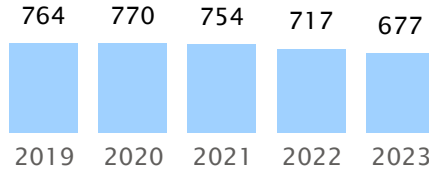

# Fall Enrollment Trends

Measures of students declared in a program of the college/school and actively registered in units. Second majors of undergraduates and en-route master's by doctoral students are not reported here.

## Summary Measures

Undergraduate Headcount

Master's Program Headcount

Doctoral Headcount

Undergraduate FTE\*

Graduate FTE\*

Total Credit Hours\*

\*FTE and credit hours include any courses taken in other colleges and schools.

## Enrollment Diversity

% URM Students

% International Students

% Female Students