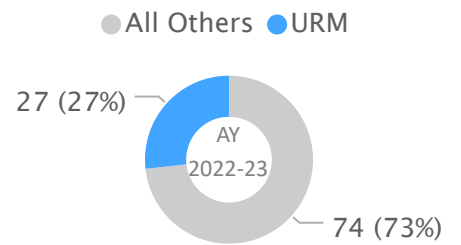

# Degree Metrics

Count of degrees awarded and average calendar years to completion among the exiting cohort each academic year. Undergraduates with dual majors are counted separately for each major.

Choose school/college

## Undergraduate Degrees

Bachelor's Degrees Awarded

Frosh Time-to-Degree

Transfer Time-to-Degree

Degrees Earned by URM Students

Degrees Earned by First Gen

Degrees Earned by Women

## Graduate Degrees

Master's Degrees Awarded

Master's Time-to-Degree

URM Master's Degrees

Doctoral Degrees Awarded

Ph.D. Time-to-Degree

URM Ph.D. Degrees