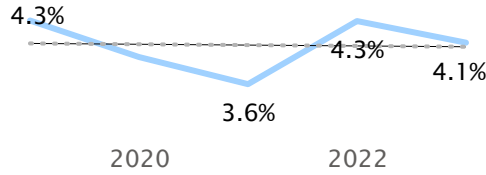

# Fall Enrollment Trends

Measures of students declared in a program of the college/school and actively registered in units. Second majors of undergraduates and en-route master's by doctoral students are not reported here.

## Summary Measures

Undergraduate Headcount

Master's Program Headcount

Doctoral Headcount

Undergraduate FTE\*

Graduate FTE\*

Total Credit Hours\*

\*FTE and credit hours include any courses taken in other colleges and schools.

## Enrollment Diversity

% URM Students

% International Students

% Female Students