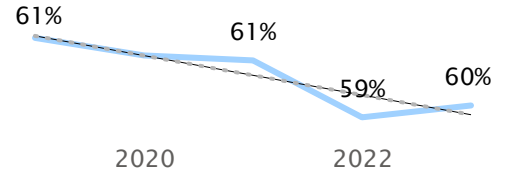

## Summary Measures

Undergraduate Headcount

Master's Program Headcount

Doctoral Headcount

Undergraduate FTE\*

Graduate FTE\*

Total Credit Hours\*

\*FTE and credit hours include any courses taken in other colleges and schools.

## Enrollment Diversity

% URM Students

% International Students

% Female Students

## Program Enrollment (Fall 2023)

Top Undergrad Programs

Top Master's Programs

Top Ph.D. Programs

# Graduate Retention & Graduation

Cumulative outcomes for entering student cohorts in the school/college based on pooled annual starting cohorts. Positive outcomes include graduation or retention in any program at UCR.