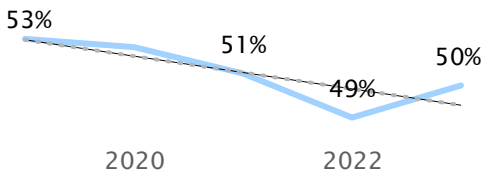

# Fall Enrollment Trends

Measures of students declared in a program of the college/school and actively registered in units. Second majors of undergraduates and en-route master's by doctoral students are not reported here.

## Summary Measures

Undergraduate Headcount

Master's Program Headcount

Doctoral Headcount

Undergraduate FTE\*

Graduate FTE\*

Total Credit Hours\*

\*FTE and credit hours include any courses taken in other colleges and schools.

## Enrollment Diversity

% URM Students

% International Students

% Female Students