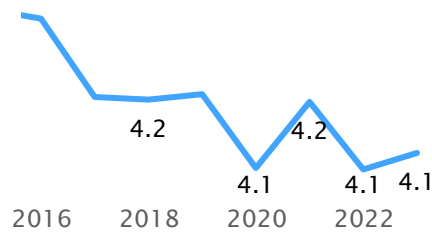

## Master's Outcomes by Annual Entering Cohort

## Doctoral Outcomes by Annual Entering Cohort

\*Graduate cohorts include winter and spring admissions.

# Degree Metrics

Count of degrees awarded and average calendar years to completion among the exiting cohort each academic year. Undergraduates with dual majors are counted separately for each major.

Choose school/college

## Undergraduate Degrees

Bachelor's Degrees Awarded

Frosh Time-to-Degree

Transfer Time-to-Degree

Degrees Earned by URM Students

Degrees Earned by First Gen

Degrees Earned by Women