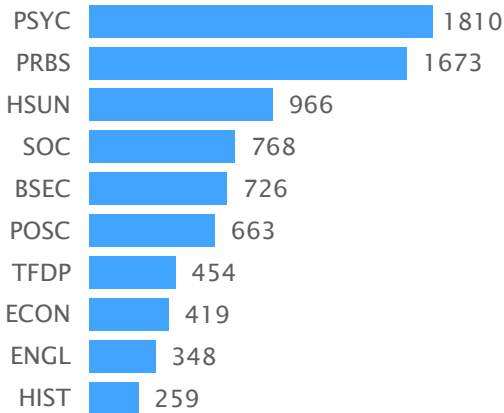

## Summary Measures

Undergraduate Headcount

Master's Program Headcount

Doctoral Headcount

Undergraduate FTE\*

Graduate FTE\*

Total Credit Hours\*

\*FTE and credit hours include any courses taken in other colleges and schools.

## Enrollment Diversity

% URM Students

% International Students

% Female Students

## Program Enrollment (Fall 2023)

Top Undergrad Programs

Top Master's Programs

Top Ph.D. Programs