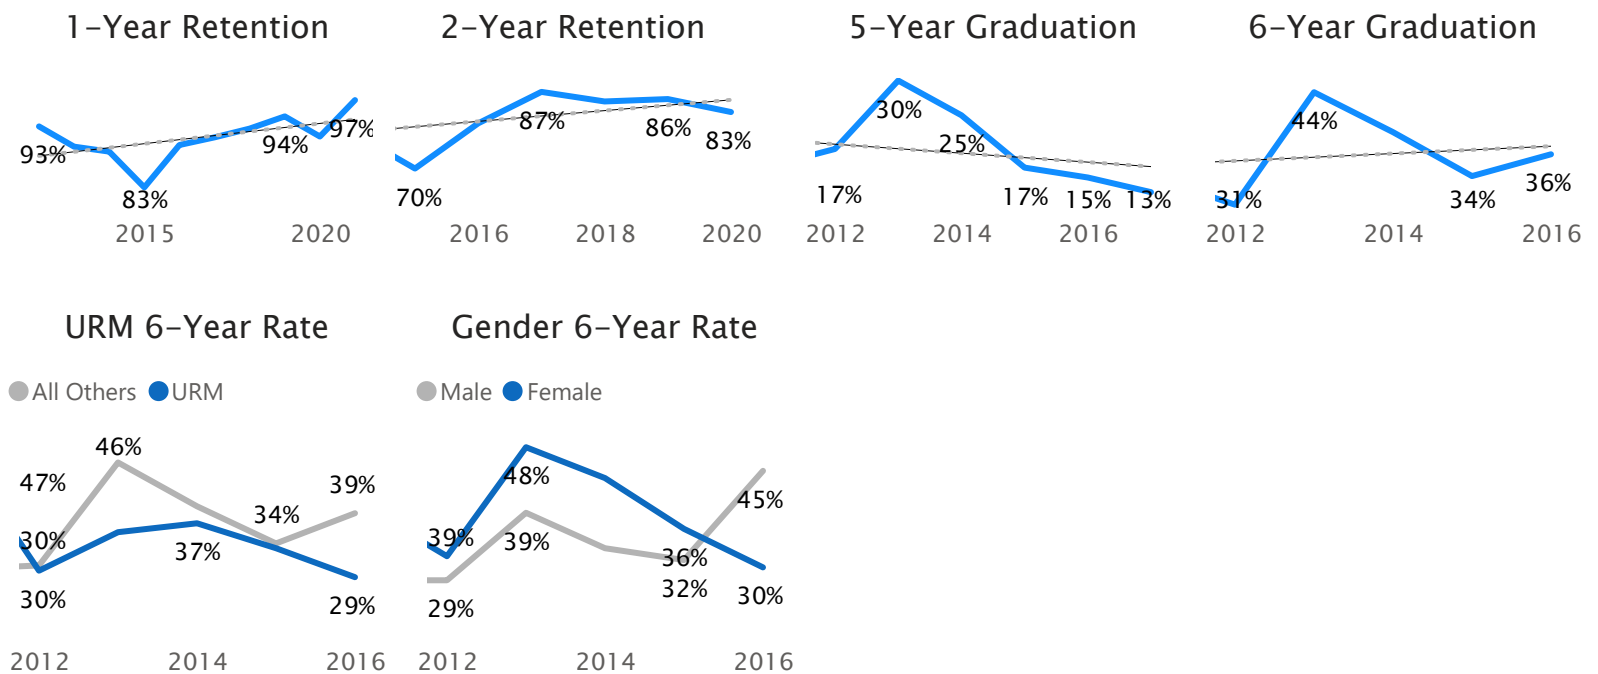

Doctoral Outcomes by Annual Entering Cohort

*Graduate cohorts include winter and spring admissions.