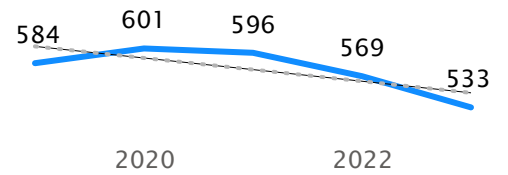

## Summary Measures

Undergraduate Headcount

Master's Program Headcount

Doctoral Headcount

Undergraduate FTE\*

Graduate FTE\*

Total Credit Hours\*

\*FTE and credit hours include any courses taken in other colleges and schools.

## Enrollment Diversity

% URM Students

% International Students

% Female Students