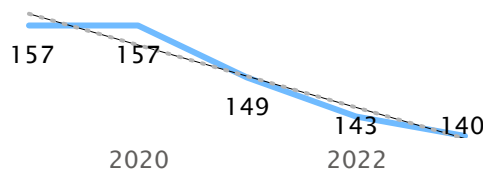

# Fall Enrollment Trends

Measures of students declared in a program of the college/school and actively registered in units. Second majors of undergraduates and en-route master's by doctoral students are not reported here.

## Summary Measures

Undergraduate Headcount

Master's Program Headcount

Doctoral Headcount

Undergraduate FTE\*

Graduate FTE\*

Total Credit Hours\*

\*FTE and credit hours include any courses taken in other colleges and schools.