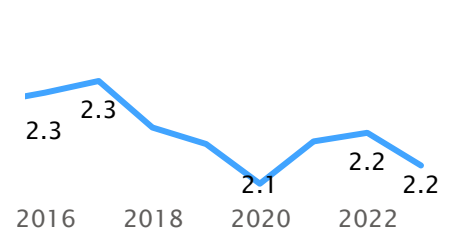

## Doctoral Outcomes by Annual Entering Cohort

\*Graduate cohorts include winter and spring admissions.

# Degree Metrics

Count of degrees awarded and average calendar years to completion among the exiting cohort each academic year. Undergraduates with dual majors are counted separately for each major.

Choose school/college

## Undergraduate Degrees

Bachelor's Degrees Awarded

Frosh Time-to-Degree

Transfer Time-to-Degree

Degrees Earned by URM Students

Degrees Earned by First Gen

Degrees Earned by Women