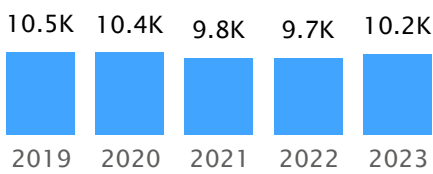

# Fall Enrollment Trends

Measures of students declared in a program of the college/school and actively registered in units. Second majors of undergraduates and en-route master's by doctoral students are not reported here.

## Summary Measures

Undergraduate Headcount

Master's Program Headcount

Doctoral Headcount

Undergraduate FTE\*

Graduate FTE\*

Total Credit Hours\*

\*FTE and credit hours include any courses taken in other colleges and schools.

## Enrollment Diversity

% URM Students

% International Students

% Female Students