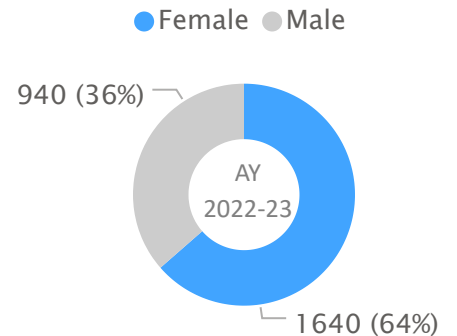

# Degree Metrics

Count of degrees awarded and average calendar years to completion among the exiting cohort each academic year. Undergraduates with dual majors are counted separately for each major.

Choose school/college

## Undergraduate Degrees

Bachelor's Degrees Awarded

Frosh Time-to-Degree

Transfer Time-to-Degree

Degrees Earned by URM Students

Degrees Earned by First Gen

Degrees Earned by Women