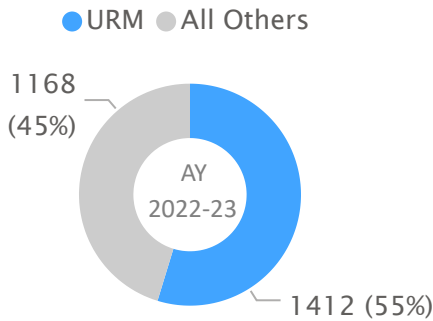

## Doctoral Outcomes by Annual Entering Cohort

\*Graduate cohorts include winter and spring admissions.

# Degree Metrics

Count of degrees awarded and average calendar years to completion among the exiting cohort each academic year. Undergraduates with dual majors are counted separately for each major.

Choose school/college

## Undergraduate Degrees

Bachelor's Degrees Awarded

Frosh Time-to-Degree

Transfer Time-to-Degree

Degrees Earned by URM Students

Degrees Earned by First Gen

Degrees Earned by Women