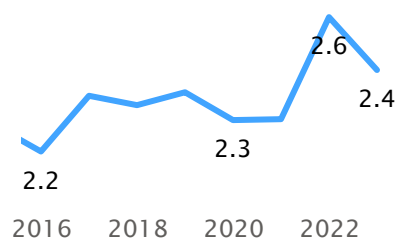

Master's Time-to-Degree