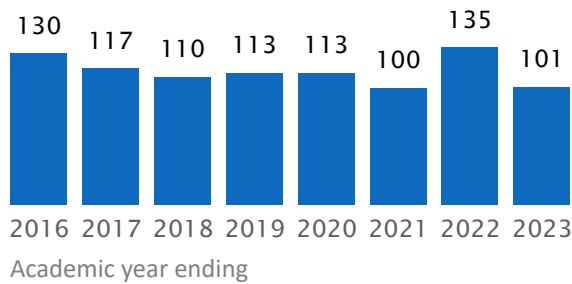

Graduate Degrees

Master's Degrees Awarded