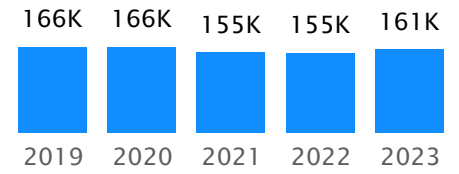

# Fall Enrollment Trends

Measures of students declared in a program of the college/school and actively registered in units. Second majors of undergraduates and en-route master's by doctoral students are not reported here.

## Summary Measures

Undergraduate Headcount

Master's Program Headcount

Doctoral Headcount

Undergraduate FTE\*

Graduate FTE\*

Total Credit Hours\*

\*FTE and credit hours include any courses taken in other colleges and schools.

## Enrollment Diversity

% URM Students

% International Students

% Female Students