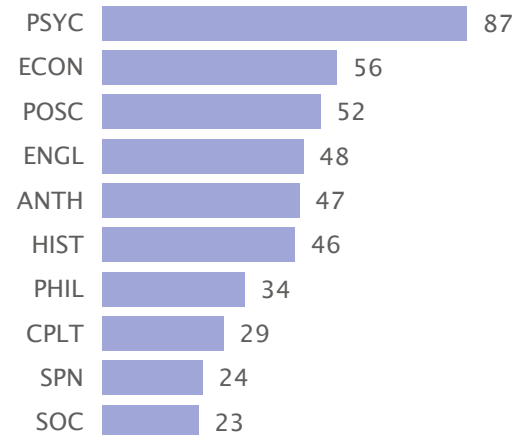

## Enrollment Diversity

% URM Students

% International Students

% Female Students

## Program Enrollment (Fall 2023)

Top Undergrad Programs

Top Master's Programs

Top Ph.D. Programs

# Graduate Retention & Graduation

Cumulative outcomes for entering student cohorts in the school/college based on pooled annual starting cohorts. Positive outcomes include graduation or retention in any program at UCR.