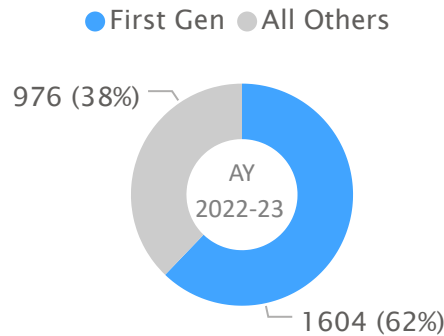

## Doctoral Outcomes by Annual Entering Cohort

\*Graduate cohorts include winter and spring admissions.

# Degree Metrics

Count of degrees awarded and average calendar years to completion among the exiting cohort each academic year. Undergraduates with dual majors are counted separately for each major.

Choose school/college

## Undergraduate Degrees

Bachelor's Degrees Awarded

Frosh Time-to-Degree

Transfer Time-to-Degree

Degrees Earned by URM Students

Degrees Earned by First Gen

Degrees Earned by Women